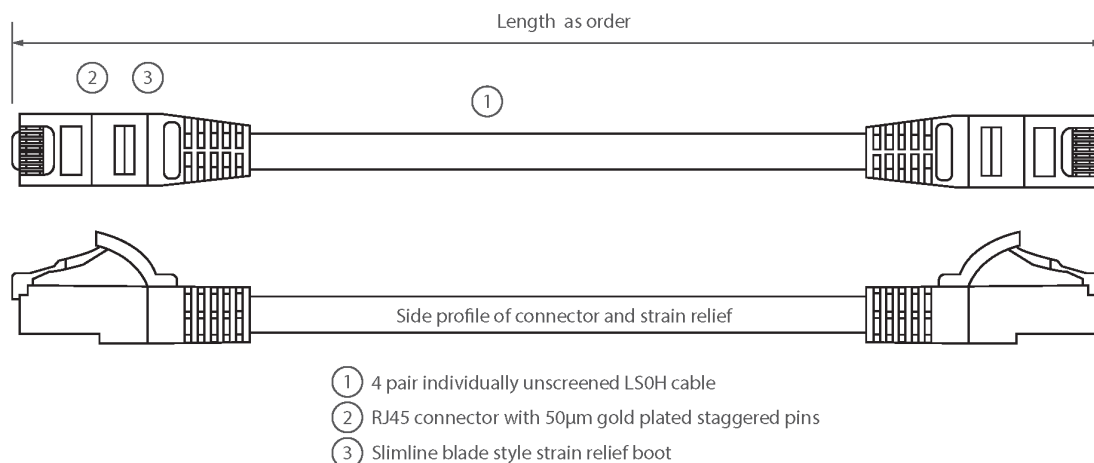

Product Specifications

Feature	Values
Cable type	U/UTP
Category	6
Length	1 m
Type of connector connection 1	RJ45 8(8)
Type of connector connection 2	RJ45 8(8)
Outer sheath colour	Blue
Strain relief boot	Moulded-on
Strain relief boot colour	Blue
Flame retardant version	Yes
Halogen free	Yes
Cable construction	1x4
AWG-size	24

Excel Cat6 Patch Lead U/UTP Unshielded LSOH Blade Booted 1m Blue

Item Code: 100-325

excel
without compromise.

Pin assignment

1:1

Product drawing

Standards

Applicable standard	Detail
ISO/IEC 11801-1:2017	Information technology - Generic cabling for customer premises: Part 1 General Requirements
EN 50173-1:2018	Information technology. Generic cabling systems - General requirements
ANSI/TIA 568-2.D	Balanced Twisted-Pair Telecommunications Cabling and Components Standards
IEC 61156-5:2009+AMD1:2012 CSV	Multicore and symmetrical pair/quad cables for digital communications - Part 5: Symmetrical pair/quad cables with transmission characteristics up to 1 000 MHz - Horizontal floor wiring - Sectional specification
IEC 60332-1-2:2004	Tests on electric and optical fibre cables under fire conditions. Test for vertical flame propagation for a single insulated wire or cable. Procedure for 1 kW pre-mixed flame
IEC 61034-2:2005+A1:2013	Measurement of smoke density of cables burning under defined conditions - Part 2: Test procedure and requirements
RoHS	Compliant to the Restriction of Hazardous Substances
WFD	Compliant to Waste Framework Directive