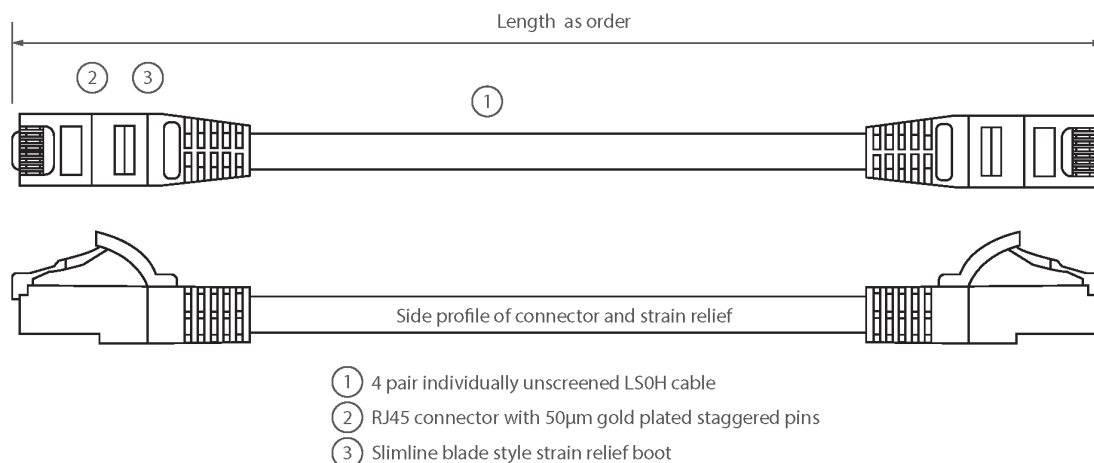

## Product Specifications

Feature	Values
Cable type	U/UTP
Category	6
Length	3 m
Type of connector connection 1	RJ45 8(8)
Type of connector connection 2	RJ45 8(8)
Outer sheath colour	Green
Strain relief boot	Moulded-on
Strain relief boot colour	Green
Flame retardant version	Yes
Halogen free	Yes
Cable construction	1x4
AWG-size	24

# Excel Cat6 Patch Lead U/UTP Unshielded LSOH Blade Booted 3m Green

Item Code: 100-322

**excel**  
without compromise.

Pin assignment

1:1

## Product drawing