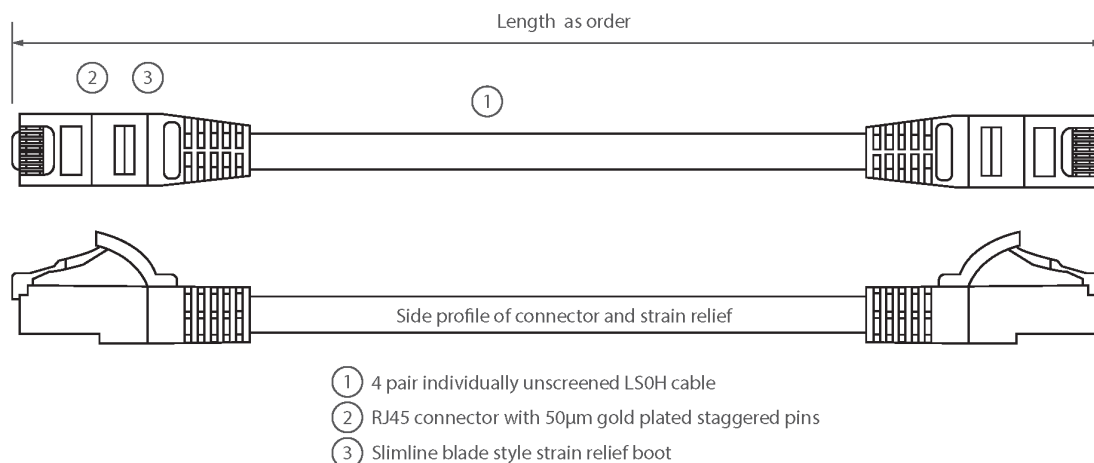

Product Specifications

| Feature | Values |
|--------------------------------|------------|
| Cable type | U/UTP |
| Category | 6 |
| Length | 2 m |
| Type of connector connection 1 | RJ45 8(8) |
| Type of connector connection 2 | RJ45 8(8) |
| Outer sheath colour | Green |
| Strain relief boot | Moulded-on |
| Strain relief boot colour | Green |
| Flame retardant version | Yes |
| Halogen free | Yes |
| Cable construction | 1x4 |
| AWG-size | 24 |

Excel Cat6 Patch Lead U/UTP Unshielded LSOH Blade Booted 2m Green

Item Code: 100-321

excel
without compromise.

Pin assignment

1:1

Product drawing

Standards

| Applicable standard | Detail |
|--------------------------------|--------------------------------------------------------------------------------------------------------------------------------------------------------------------------------------------------------------------|
| ISO/IEC 11801-1:2017 | Information technology - Generic cabling for customer premises: Part 1 General Requirements |
| EN 50173-1:2018 | Information technology. Generic cabling systems - General requirements |
| ANSI/TIA 568-2.D | Balanced Twisted-Pair Telecommunications Cabling and Components Standards |
| IEC 61156-5:2009+AMD1:2012 CSV | Multicore and symmetrical pair/quad cables for digital communications - Part 5: Symmetrical pair/quad cables with transmission characteristics up to 1 000 MHz - Horizontal floor wiring - Sectional specification |
| IEC 60332-1-2:2004 | Tests on electric and optical fibre cables under fire conditions. Test for vertical flame propagation for a single insulated wire or cable. Procedure for 1 kW pre-mixed flame |
| IEC 61034-2:2005+A1:2013 | Measurement of smoke density of cables burning under defined conditions - Part 2: Test procedure and requirements |
| RoHS | Compliant to the Restriction of Hazardous Substances |
| WFD | Compliant to Waste Framework Directive |