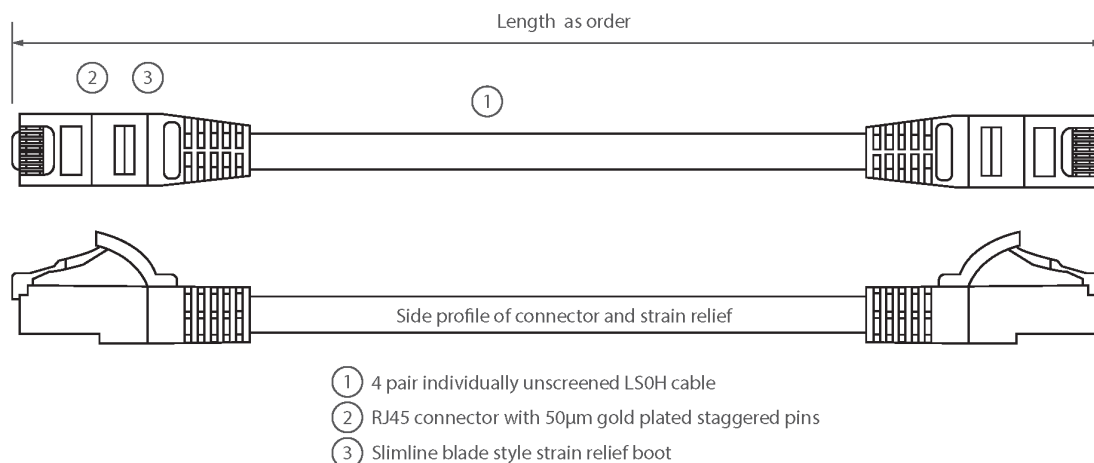

✕ Blade style "slimline" moulded strain relief boot with clip protector

✕ LSOH outer sheath

Product Overview

Excel Category 6 U/UTP patch leads are manufactured and tested to ISO 11801, EN 50173 & TIA/EIA 568 requirements for patch cord assemblies and provide optimum performance levels for structured cabling installations.

Product Specifications

Feature	Values
Cable type	U/UTP
Category	6
Length	1 m
Type of connector connection 1	RJ45 8(8)
Type of connector connection 2	RJ45 8(8)
Outer sheath colour	Green
Strain relief boot	Moulded-on
Strain relief boot colour	Green
Flame retardant version	Yes
Halogen free	Yes
Cable construction	1x4
AWG-size	24

Excel Cat6 Patch Lead U/UTP Unshielded LSOH Blade Booted 1m Green

Item Code: 100-320

excel
without compromise.

Pin assignment

1:1

Product drawing

Standards

Applicable standard	Detail
ISO/IEC 11801-1:2017	Information technology - Generic cabling for customer premises: Part 1 General Requirements
EN 50173-1:2018	Information technology. Generic cabling systems - General requirements
ANSI/TIA 568-2.D	Balanced Twisted-Pair Telecommunications Cabling and Components Standards
IEC 61156-5:2009+AMD1:2012 CSV	Multicore and symmetrical pair/quad cables for digital communications - Part 5: Symmetrical pair/quad cables with transmission characteristics up to 1 000 MHz - Horizontal floor wiring - Sectional specification
IEC 60332-1-2:2004	Tests on electric and optical fibre cables under fire conditions. Test for vertical flame propagation for a single insulated wire or cable. Procedure for 1 kW pre-mixed flame
IEC 61034-2:2005+A1:2013	Measurement of smoke density of cables burning under defined conditions - Part 2: Test procedure and requirements
RoHS	Compliant to the Restriction of Hazardous Substances
WFD	Compliant to Waste Framework Directive