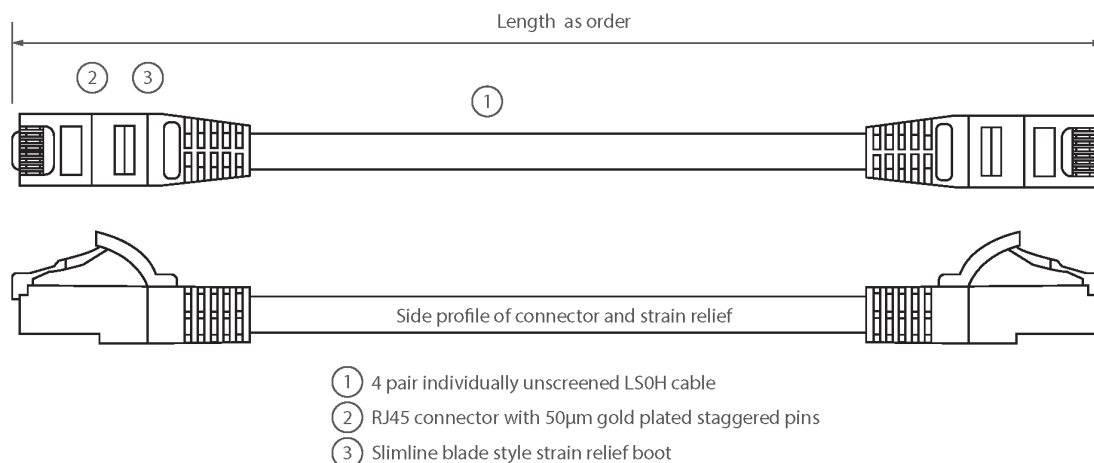

Product Specifications

Feature	Values
Cable type	U/UTP
Category	6
Length	3 m
Type of connector connection 1	RJ45 8(8)
Type of connector connection 2	RJ45 8(8)
Outer sheath colour	Red
Strain relief boot	Moulded-on
Strain relief boot colour	Red
Flame retardant version	Yes
Halogen free	Yes
Cable construction	1x4
AWG-size	24

Excel Cat6 Patch Lead U/UTP Unshielded LSOH Blade Booted 3m Red

Item Code: 100-317

excel
without compromise.

Pin assignment

1:1

Product drawing

Standards

Applicable standard	Detail
ISO/IEC 11801-1:2017	Information technology - Generic cabling for customer premises: Part 1 General Requirements
EN 50173-1:2018	Information technology. Generic cabling systems - General requirements
ANSI/TIA 568-2.D	Balanced Twisted-Pair Telecommunications Cabling and Components Standards
IEC 61156-5:2009+AMD1:2012 CSV	Multicore and symmetrical pair/quad cables for digital communications - Part 5: Symmetrical pair/quad cables with transmission characteristics up to 1 000 MHz - Horizontal floor wiring - Sectional specification
IEC 60332-1-2:2004	Tests on electric and optical fibre cables under fire conditions. Test for vertical flame propagation for a single insulated wire or cable. Procedure for 1 kW pre-mixed flame
IEC 61034-2:2005+A1:2013	Measurement of smoke density of cables burning under defined conditions - Part 2: Test procedure and requirements
RoHS	Compliant to the Restriction of Hazardous Substances
WFD	Compliant to Waste Framework Directive