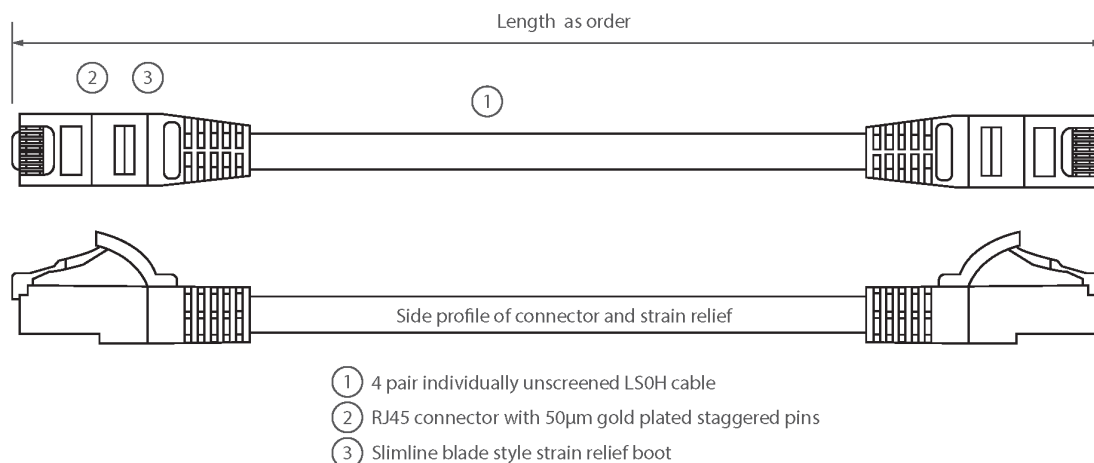

## Product Specifications

Feature	Values
Cable type	U/UTP
Category	6
Length	3 m
Type of connector connection 1	RJ45 8(8)
Type of connector connection 2	RJ45 8(8)
Outer sheath colour	Grey
Strain relief boot	Moulded-on
Strain relief boot colour	Grey
Flame retardant version	Yes
Halogen free	Yes
Cable construction	1x4
AWG-size	24

# Excel Cat6 Patch Lead U/UTP Unshielded LSOH Blade Booted 3m Grey

Item Code: 100-312

**excel**  
without compromise.

Pin assignment

1:1

## Product drawing