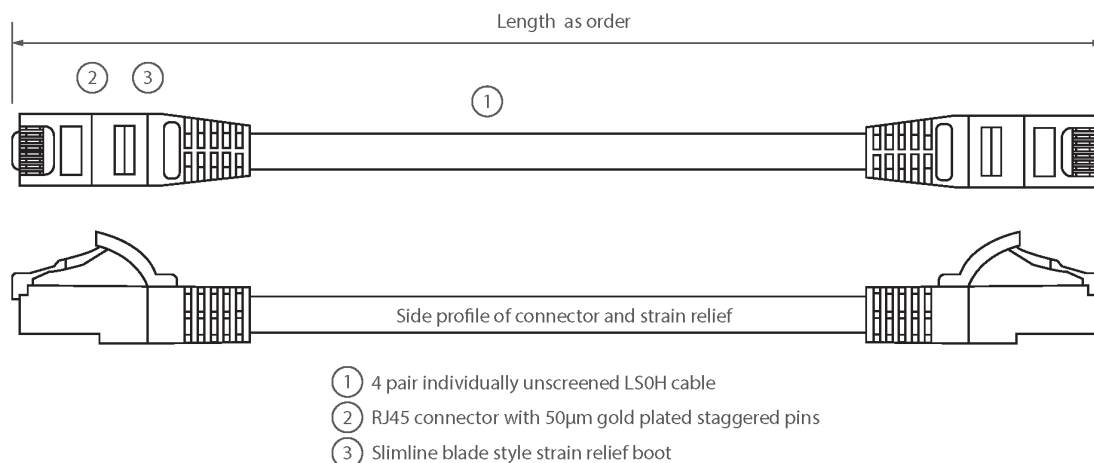

## Product Specifications

Feature	Values
Cable type	U/UTP
Category	6
Length	2 m
Type of connector connection 1	RJ45 8(8)
Type of connector connection 2	RJ45 8(8)
Outer sheath colour	Grey
Strain relief boot	Moulded-on
Strain relief boot colour	Grey
Flame retardant version	Yes
Halogen free	Yes
Cable construction	1x4
AWG-size	24

# Excel Cat6 Patch Lead U/UTP Unshielded LSOH Blade Booted 2m Grey

Item Code: 100-311

**excel**  
without compromise.

Pin assignment

1:1

## Product drawing