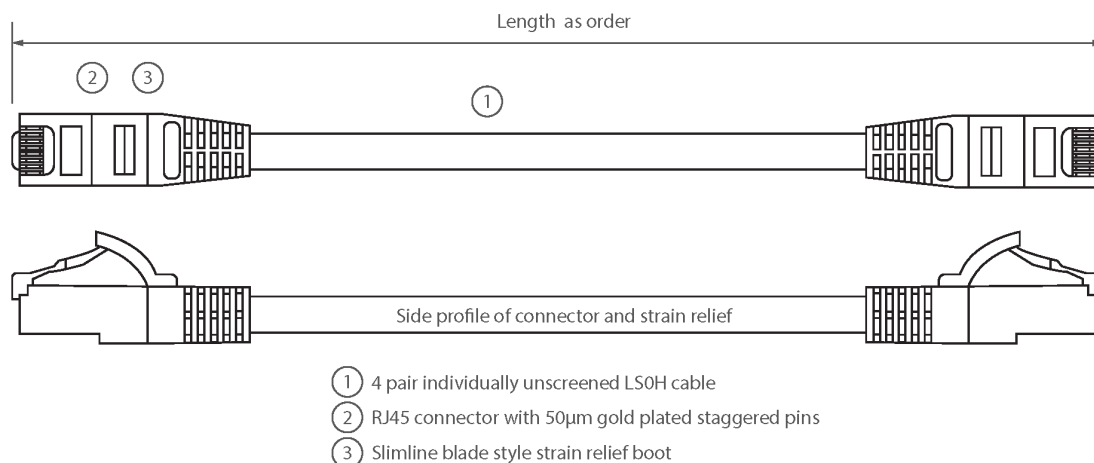

## Product Specifications

Feature	Values
Cable type	U/UTP
Category	6
Length	1 m
Type of connector connection 1	RJ45 8(8)
Type of connector connection 2	RJ45 8(8)
Outer sheath colour	Grey
Strain relief boot	Moulded-on
Strain relief boot colour	Grey
Flame retardant version	Yes
Halogen free	Yes
Cable construction	1x4
AWG-size	24

# Excel Cat6 Patch Lead U/UTP Unshielded LSOH Blade Booted 1m Grey

Item Code: 100-310

**excel**  
without compromise.

Pin assignment

1:1

## Product drawing