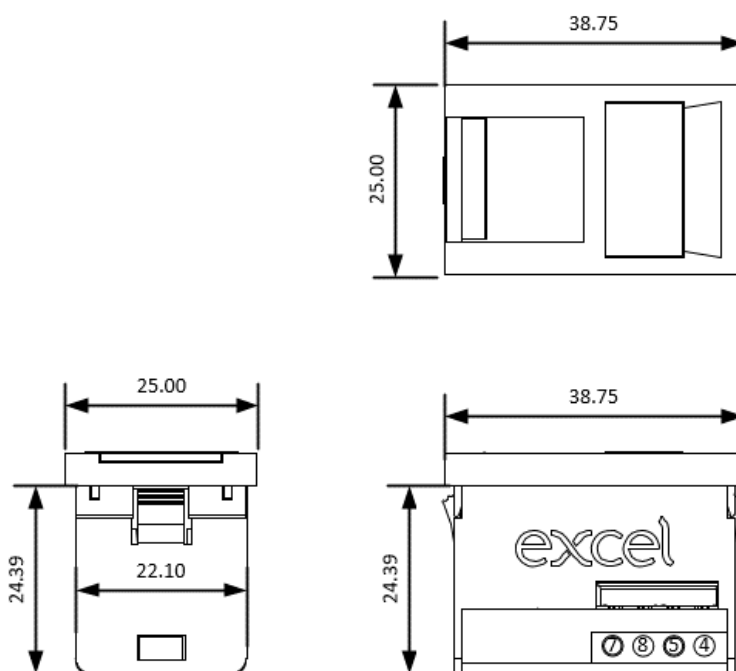

## Product Specifications

Feature	Values
Surface mounted	Yes (faceplate required)
Flush-mounted installation	Yes (faceplate required)
Floor box/sub-floor mounted	Yes (faceplate required)
Type of fastening	Engage (snap)
Type of connector	RJ45 8(8)
Category	6
RAL-number	9016
Connection type	LSA
With label space	Yes
Outlet direction	Straight
Colour coding	Yes
Width of device	22 mm
Height of device	37 mm

Item Code: 100-301

Depth of device

28.6 mm

## Product drawing