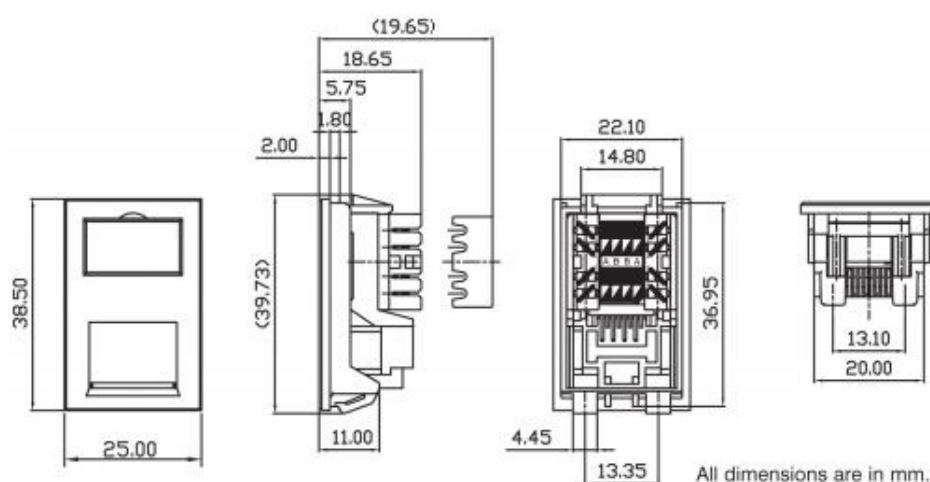

Product Specifications

Feature	Values
Surface mounted	Yes (faceplate required)
Flush-mounted installation	Yes (faceplate required)
Floor box/sub-floor mounted	Yes (faceplate required)
Type of fastening	Engage (snap)
Type of connector	RJ45 8(8)
Category	6
Colour	White
RAL-number	9003
Connection type	LSA
With label space	Yes
Outlet direction	Straight
Colour coding	Yes
Width of device	22 mm

Excel Cat6 (UTP) Unscreened Low Profile 6C RJ45 Module White

Item Code: 100-297

excel
without compromise.

Height of device	37 mm
Depth of device	19.65 mm

Product drawing

Standards

Applicable standard	Detail
ISO/IEC 11801:2011 (Ed 2.2)	Information technology - Generic cabling for customer premises
IEC 61156-5:2012 (Ed 2.1)	Multicore and symmetrical pair/quad cables for digital communications - Part 5: Symmetrical pair/quad cables with transmission characteristics up to 1 000 MHz - Horizontal floor wiring - Sectional specification
EN 50173-1:2018	Information technology. Generic cabling systems - General requirements
EN 50173-2:2007 including amendment A1:2010	Information technology. Generic cabling systems - Office premises
ANSI/TIA 568-C:2009	Balanced Twisted-Pair Telecommunications Cabling and Components Standards
RoHS	Restriction of Hazardous Substances - Compliant
WFD	Compliant to Waste Framework Directive
SCIP	Compliant - Does Not Contain Substances of Concern in Products

Excel Cat6 (UTP) Unscreened Low Profile 6C RJ45 Module White

Item Code: 100-297

Part Number Table

Part Number	Description
100-297	Excel Cat6 (UTP) Unscreened Low Profile 6C RJ45 Module White
100-757	Excel Cat5e (UTP) Unscreened Low Profile 6C RJ45 Module White