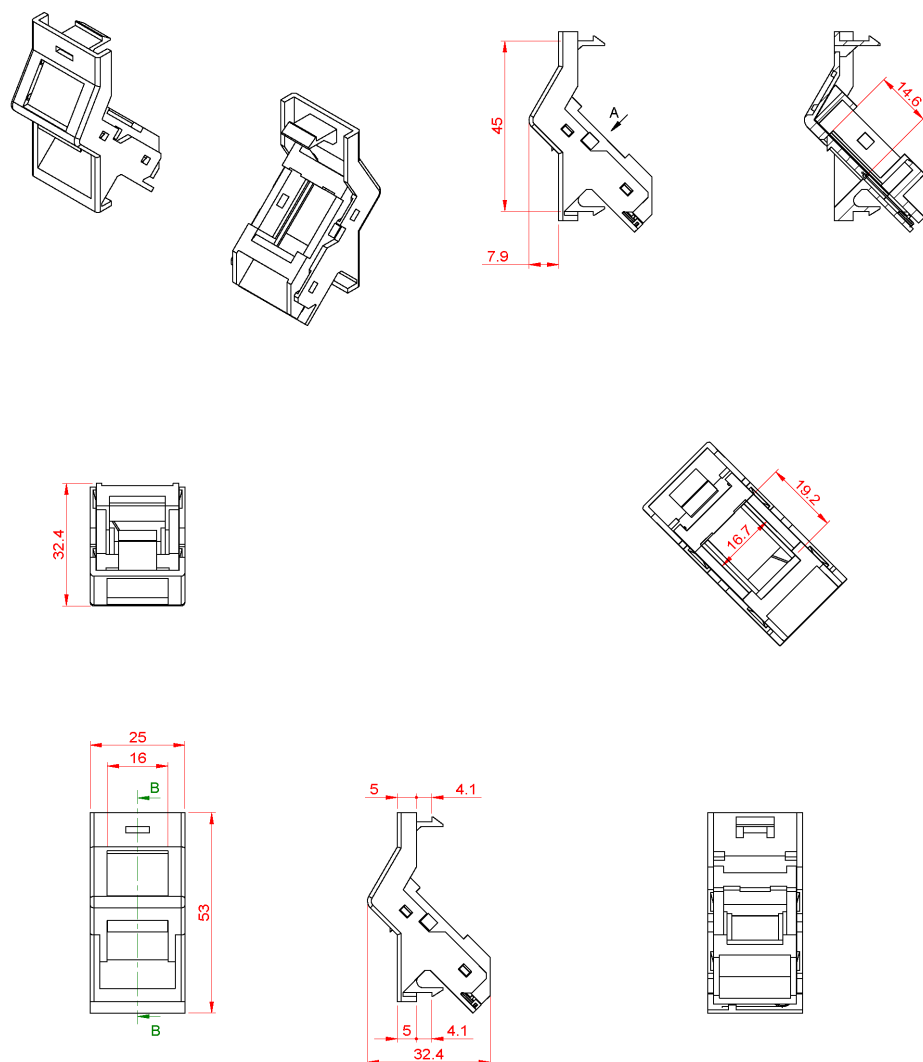

The shutters are available in the Euromod 25 x 50mm and the 6C (LJ6C) 22.5 x 37mm sizes. Both come with windows and labels fitted to complete the installation. Blanking plates available in half and single size are available in the Euromod size to configure single or triple outlets.

Product Specifications

Feature	Values
Utilisation	Mounting cover data connector
Material	Plastic
Colour	White
RAL-number (akin)	9003
Type of fastening	Engage (snap)
Width of device	25 mm
Height of device	50 mm

Excel Office Angled Shutter For Keystone Jack 25mm x 50mm White

Item Code: 100-280

excel
without compromise.

Product drawing

Standards

Applicable standard

BSEN 60670-1:2005 + A1:2013

BSEN 61340-5-1:2007