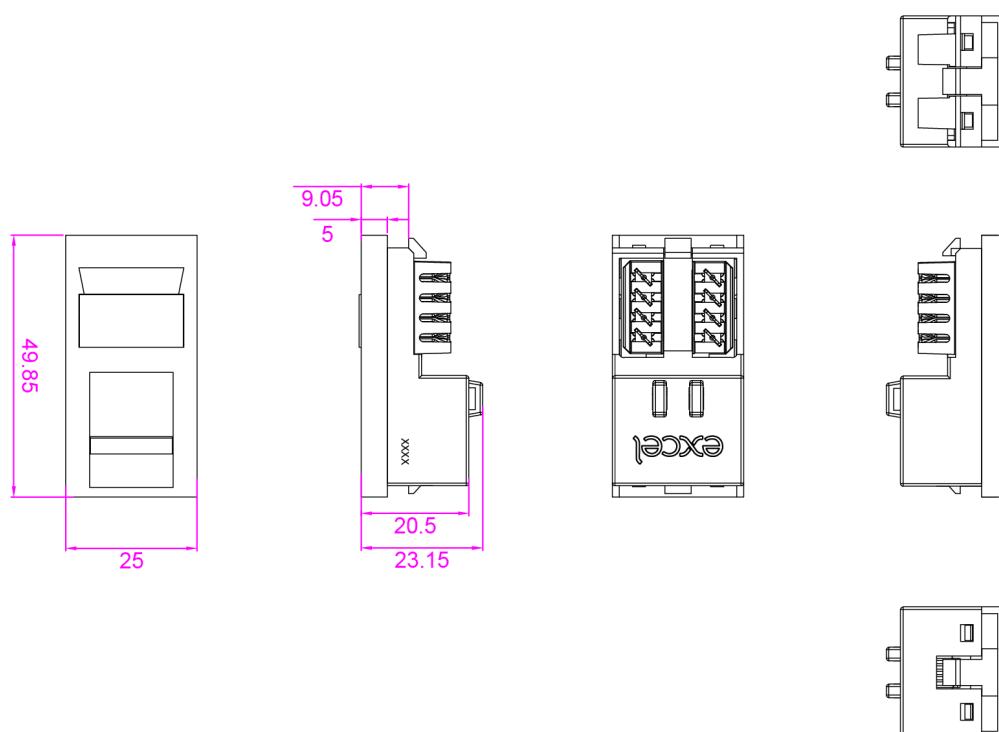

Excel Category 5e Low Profile RJ45 modules comply with the standards for enhanced Category 5. Each shuttered module is supplied with a slide label field and space above, this is allowed for use of self adhesive or further labelling if required. Termination can be made using LSA compatible tooling. The low profile design makes this module ideal for installations in shallow dado trunking.

## Product Specifications

Feature	Values
Surface mounted	Yes (faceplate required)
Flush-mounted installation	Yes (faceplate required)
Floor box/sub-floor mounted	Yes (faceplate required)
Type of fastening	Engage (snap)
Type of connector	RJ45 8(8)
Category	5E
Colour	White
RAL-number	9003
Connection type	LSA
With label space	Yes

# Excel Cat5e (UTP) Office Unscreened Low Profile Euromod RJ45 Module White

Item Code: 100-275

**excel**  
without compromise.

Outlet direction	Straight
Colour coding	Yes
Width of device	25 mm
Height of device	50 mm
Depth of device	23.1 mm

## Product drawing