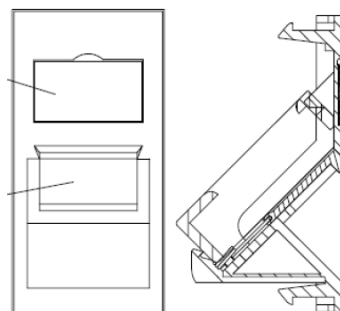

100-175, 100-175-BK