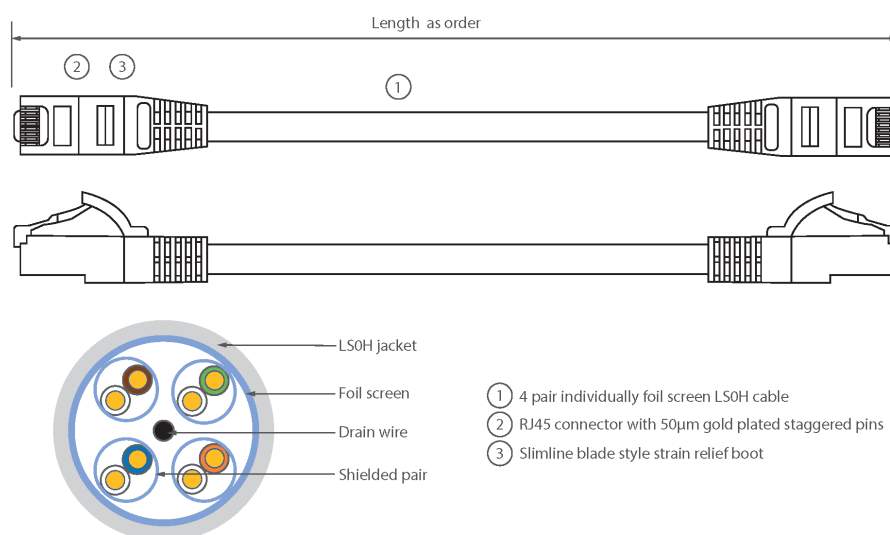

Excel Cat6A Patch Lead F/FTP Shielded LSOH Blade Booted 1m Grey

Item Code: 100-148

excel
without compromise.

Flame retardant version	Yes
Halogen free	Yes
Cable construction	1x4
AWG-size	26
Pin assignment	1:1

Product drawing

Standards

Applicable standard	Detail
ISO/IEC 11801-1:2017	Information technology - Generic cabling for customer premises: Part 1 General Requirements
EN 50173-1:2018	Information technology. Generic cabling systems - General requirements
ANSI/TIA 568-2.D	Balanced Twisted-Pair Telecommunications Cabling and Components Standards
IEC 61156-5:2009+AMD1:2012 CSV	Multicore and symmetrical pair/quad cables for digital communications - Part 5: Symmetrical pair/quad cables with transmission characteristics up to 1 000 MHz - Horizontal floor wiring - Sectional specification
IEC 60332-1-2:2004	Tests on electric and optical fibre cables under fire conditions. Test for vertical flame propagation for a single