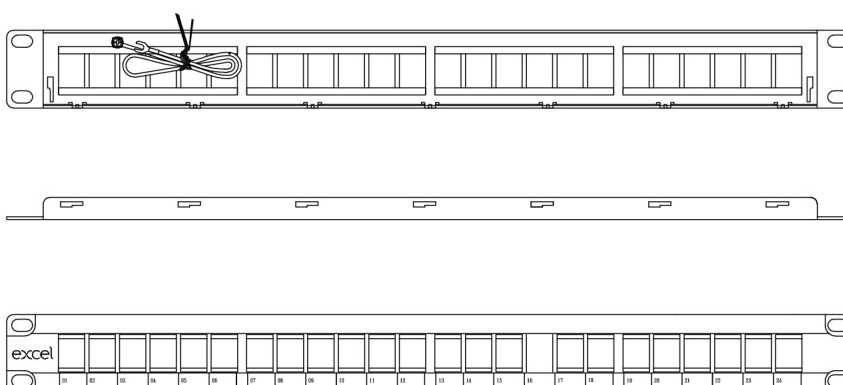

## Product Specifications

Feature	Values
Suitable for number of outlets / modules	24
Category	Keystone jack dependent
Number of rack units (RU)	1
Colour	Black
Mounting method	19 inch mounting
Height	44 mm
Width	483 mm
Depth	155 mm

# Excel Unloaded 24 Port Keystone Patch Panel Frame 1U Black

Item Code: 100-026

## Product drawing

100-025

100-026