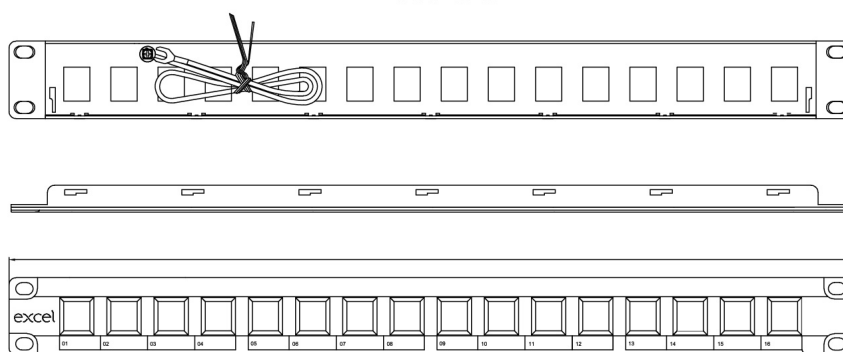

Excel Unloaded 24 Port Keystone Patch Panel Frame 1U Black

Item Code: 100-026

Product drawing

100-025