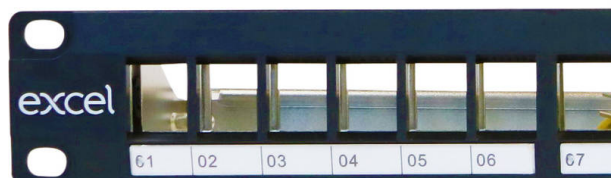

# Excel Unloaded 24 Port Keystone Patch Panel Frame 1U Black

Item Code: 100-026

**excel**  
without compromise.

✕ Choice of category

✕ Available in black or chrome

✕ Choice of port density

✕ Earthing kit, cage nuts and mini cable ties included

## Product Overview

Excel keystone jack patch panel frames are available for mounting of the range of screened and unscreened Excel toolless keystone jacks.

A rear management tray with purposely designed cable tie positions, is supplied with each panel which is fitted without the need for any tools or fixings by simply snapping it into place.

## Product Specifications

Feature	Values
Suitable for number of outlets / modules	24
Category	Keystone jack dependent
Number of rack units (RU)	1
Colour	Black
Mounting method	19 inch mounting
Height	44 mm
Width	483 mm
Depth	155 mm